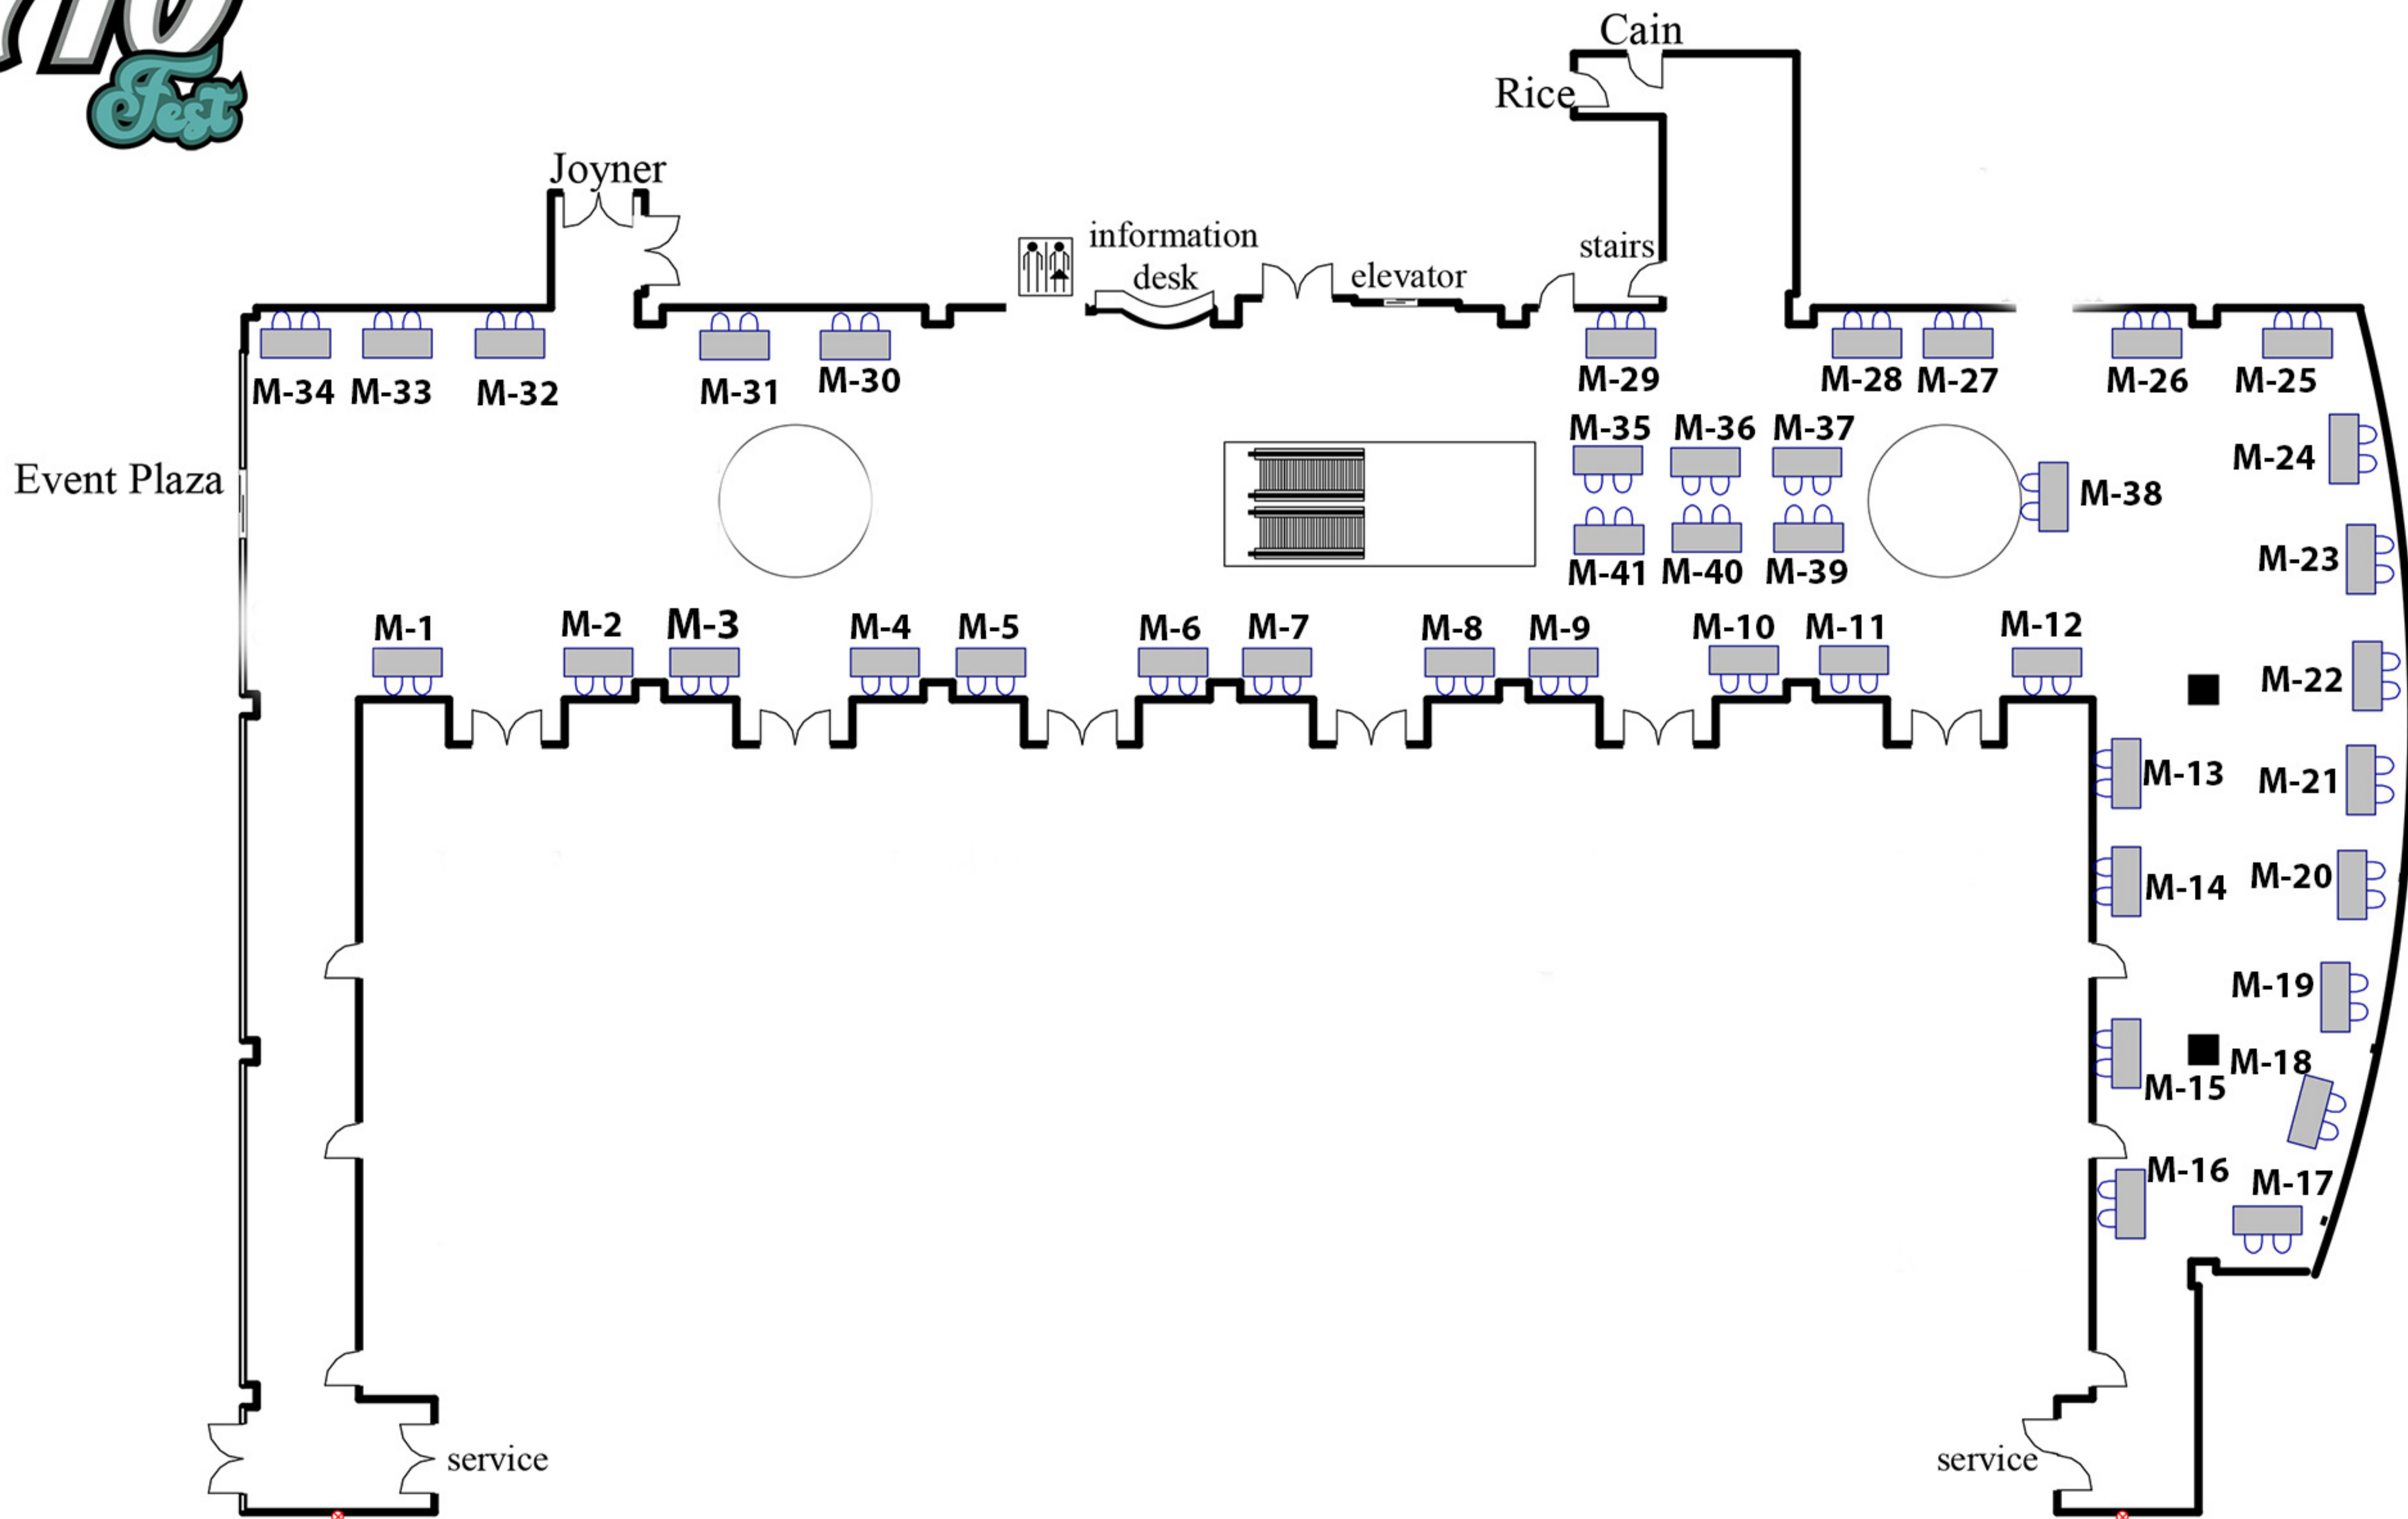

Mezzanine Area

Reed Center
Midwest City, Ok.

Preferred Booths: 1, 2, 3, 4, 17, 18, 24, 25, 31

Reed Center
Midwest City, Ok.

Priority Event Planning

Preferred Booths: 1, 2, 5, 6, 7, 8, 19, 20, 21, 31, 32, 42