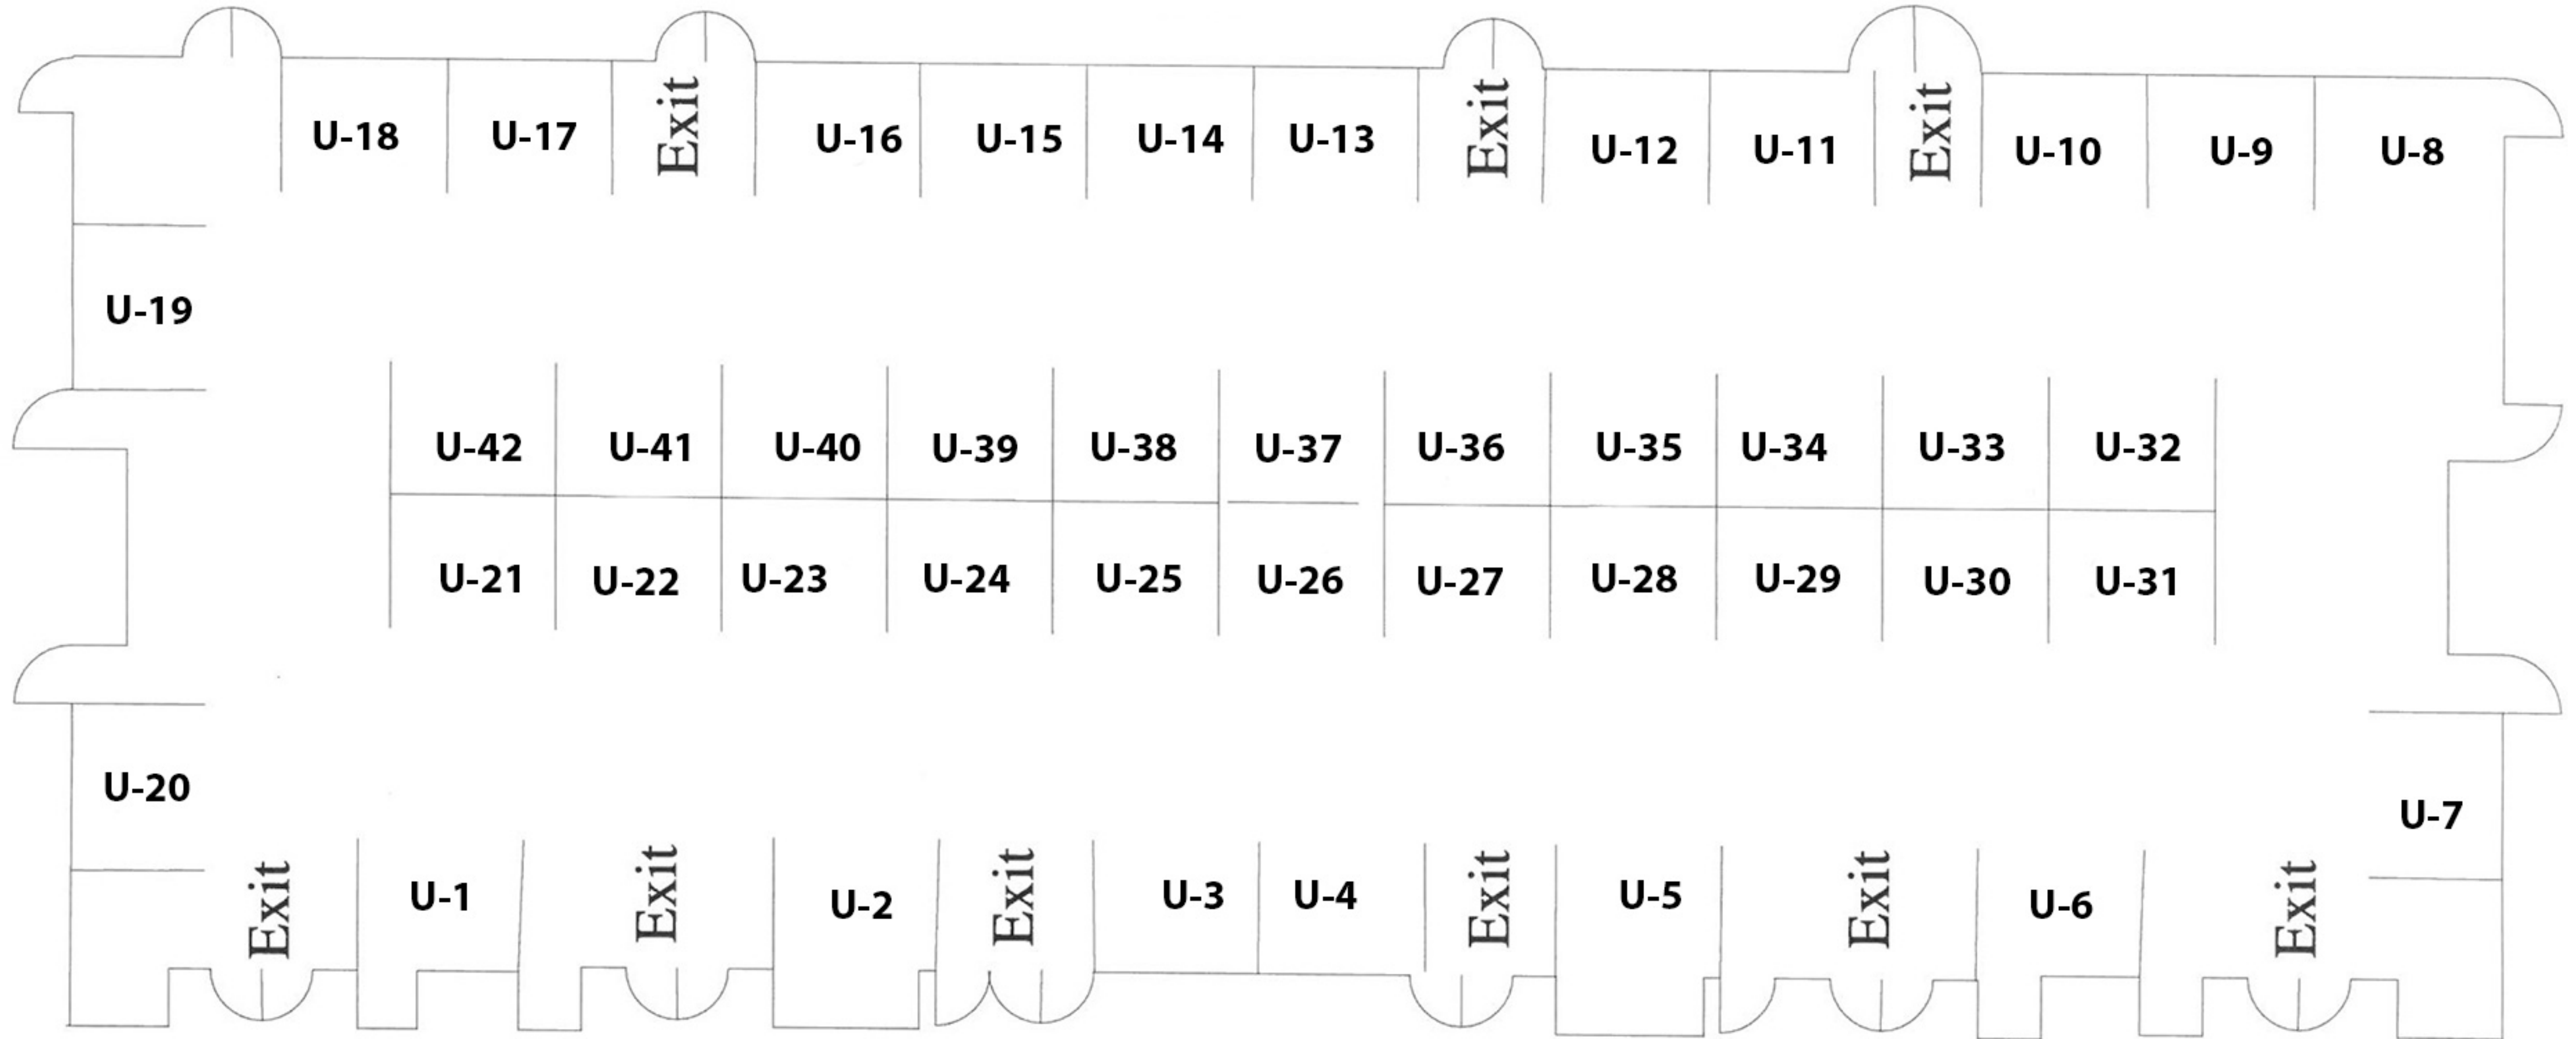

Mezzanine Area

Reed Center
Midwest City, Ok.

Preferred Booths: 1, 2, 3, 4, 17, 18, 24, 25, 31

Reed Center
Midwest City, Ok.

Priority Event Planning

Preferred Booths: 1, 2, 5, 6, 7, 8, 19, 20, 21, 31, 32, 42