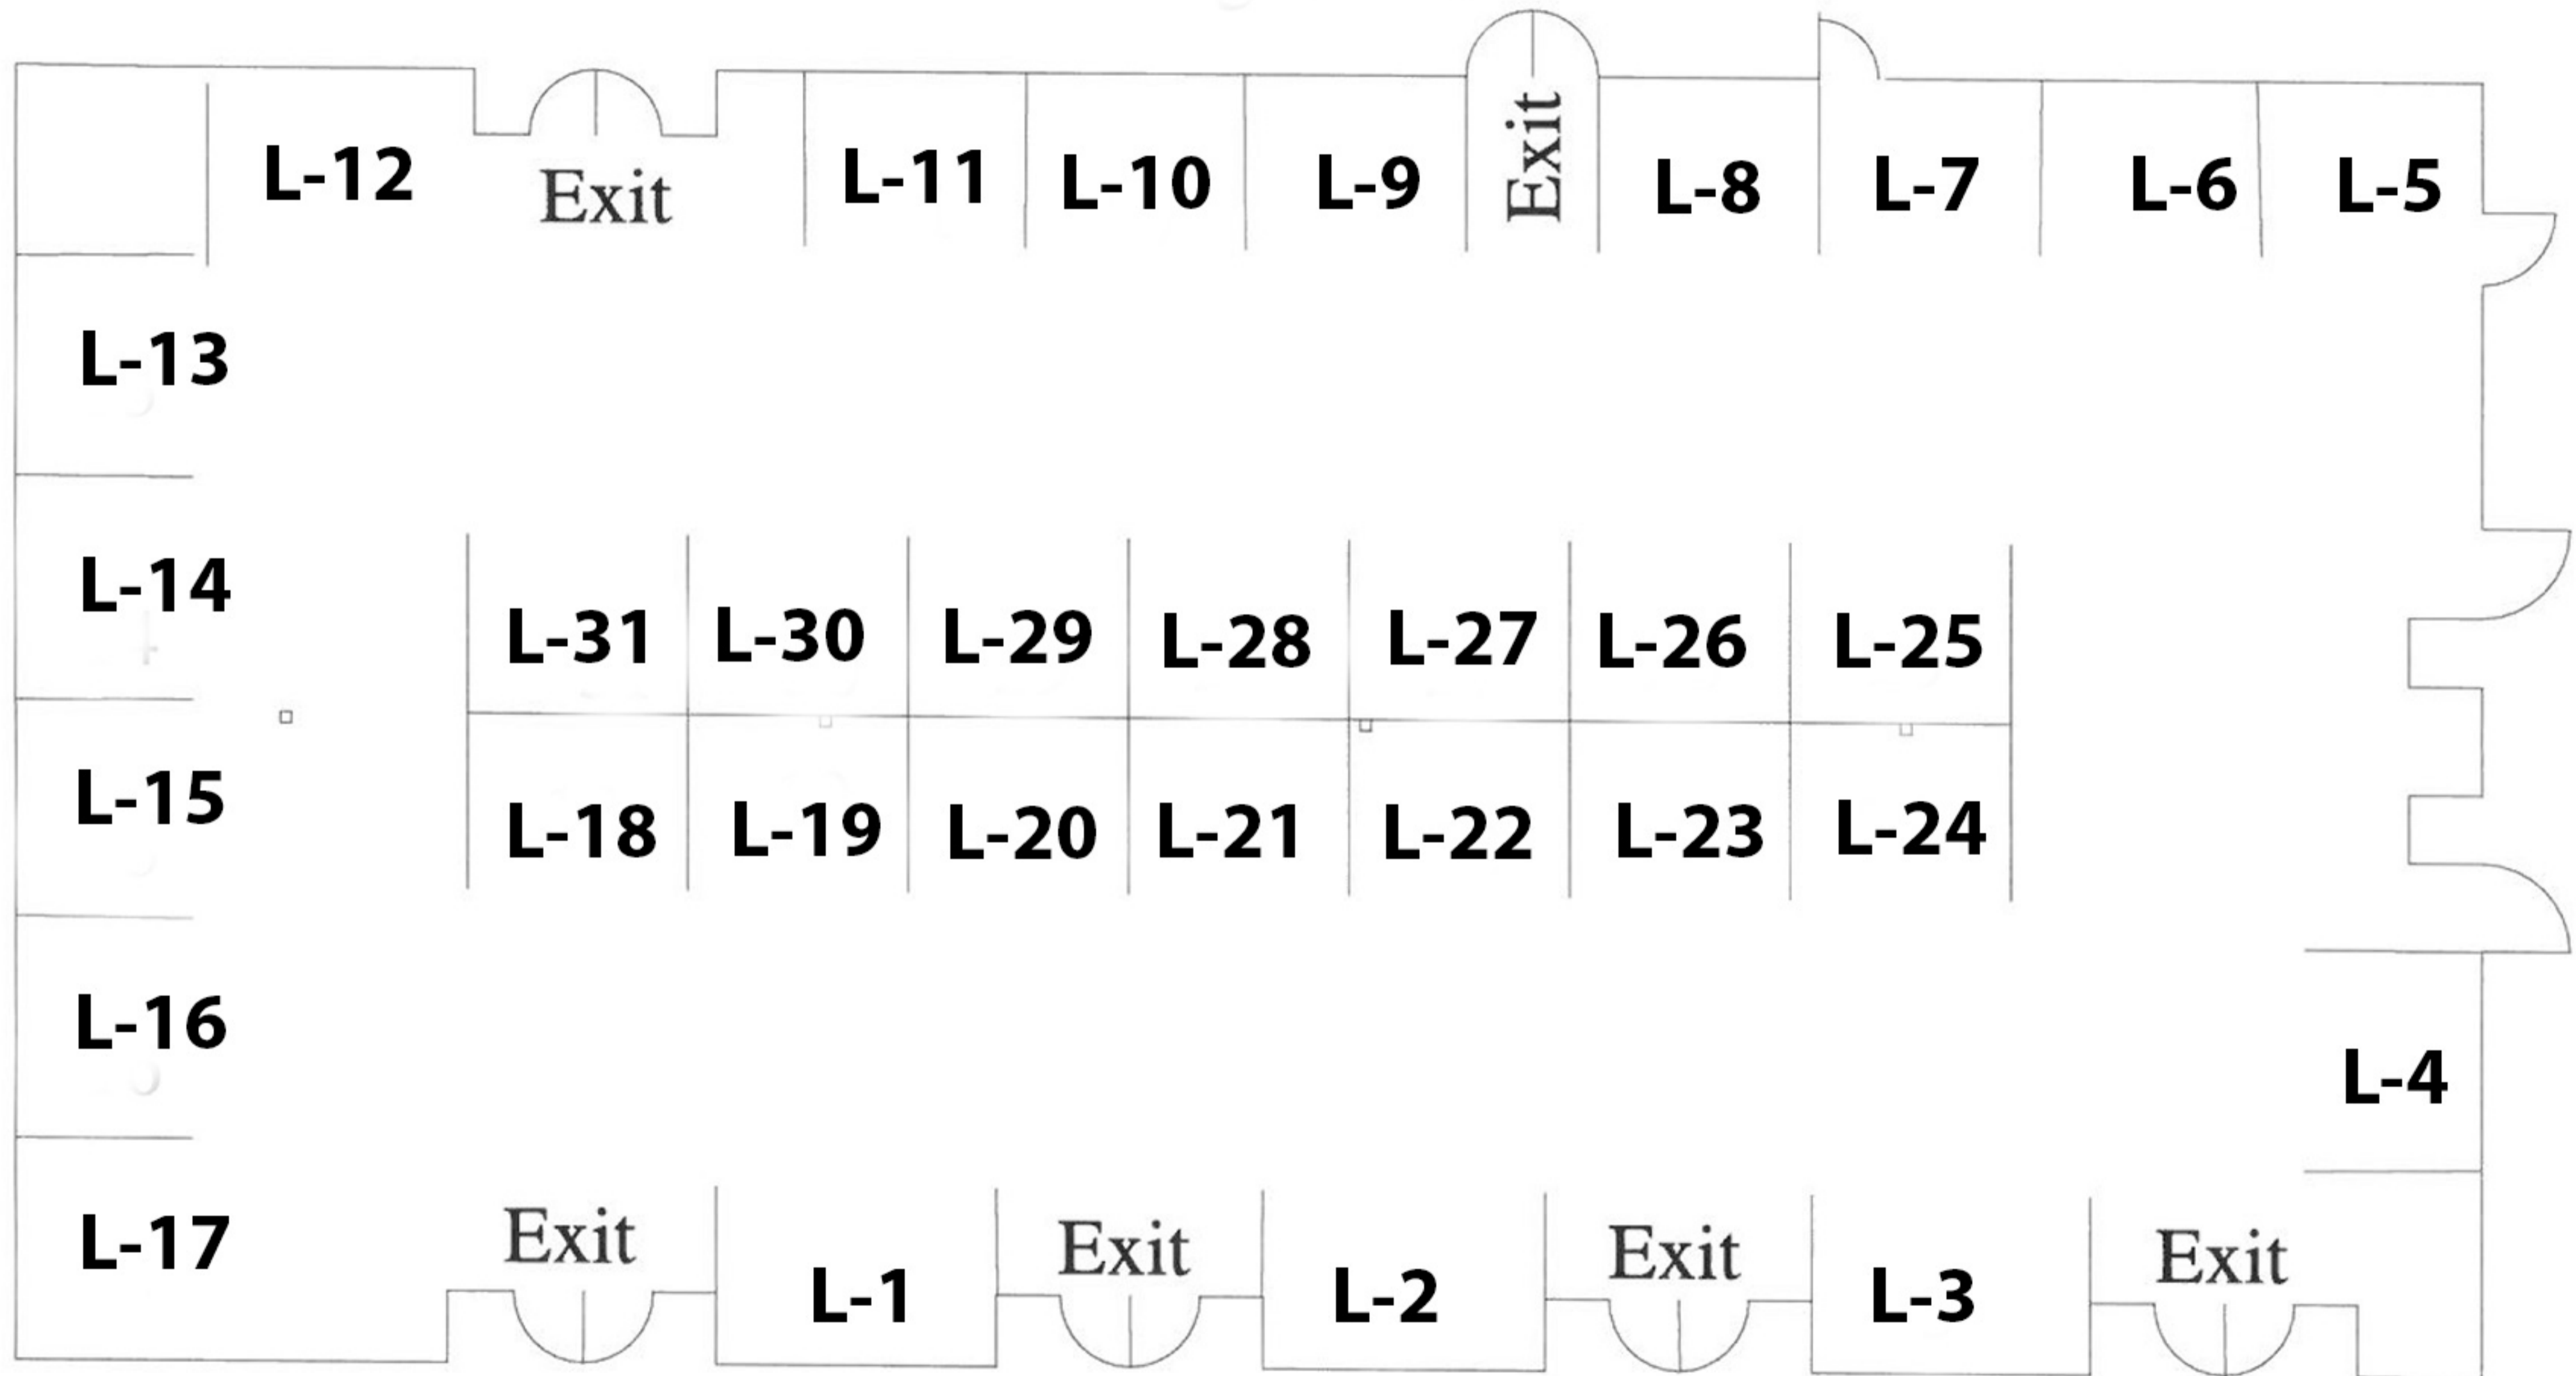

Mezzanine Area

Reed Center
Midwest City, Ok.

Preferred Booths: 1, 2, 3, 4, 17, 18, 24, 25, 31

Reed Center
Midwest City, Ok.

Priority Event Planning

Preferred Booths: 1, 2, 5, 6, 7, 8, 19, 20, 21, 31, 32, 42